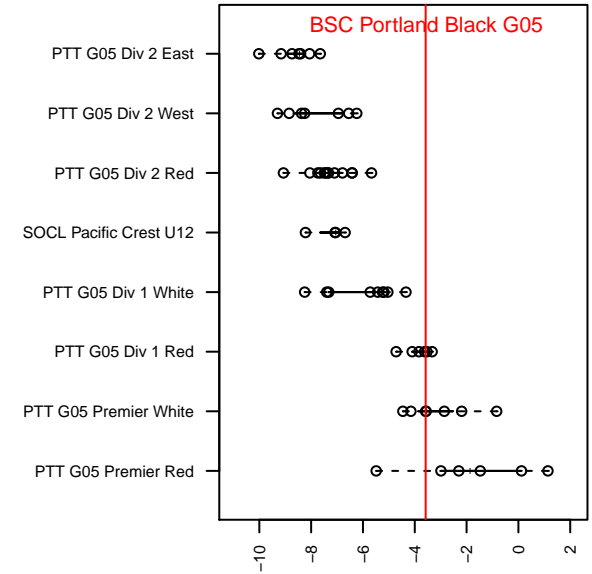

BSC Portland Black G05

Bridlemile SC
 Portland, OR
 G05 total strength=839
 attack=1.49 defense=0.88
 fall league = PTT G05 Premier White
 spr league = Spr OYS G05 Premier White

alt names used:
 BSC 05G Black
 BSC 05 Girls
 BSC 05G Black
 BSC 05G Black

Venues played:
 2016 Chinook Cup Gold U12
 2016 PTT G05 Premier White
 2016 Spr OYS G05 Premier White
 2016 OYS State Cup G05

BSC Portland Black G05
 Dots are actual minus expected GF (blue circles) and GA (red triangles).
 Blue line is smoothed change in attack strength. Red is smoothed change in defense strength.

**attack and defense variance (black dot)
relative to other teams
and top 10 in region**

**attack and defense rating
relative to others at age
and all opponents in last 13 months**

Performance relative to 13 month average